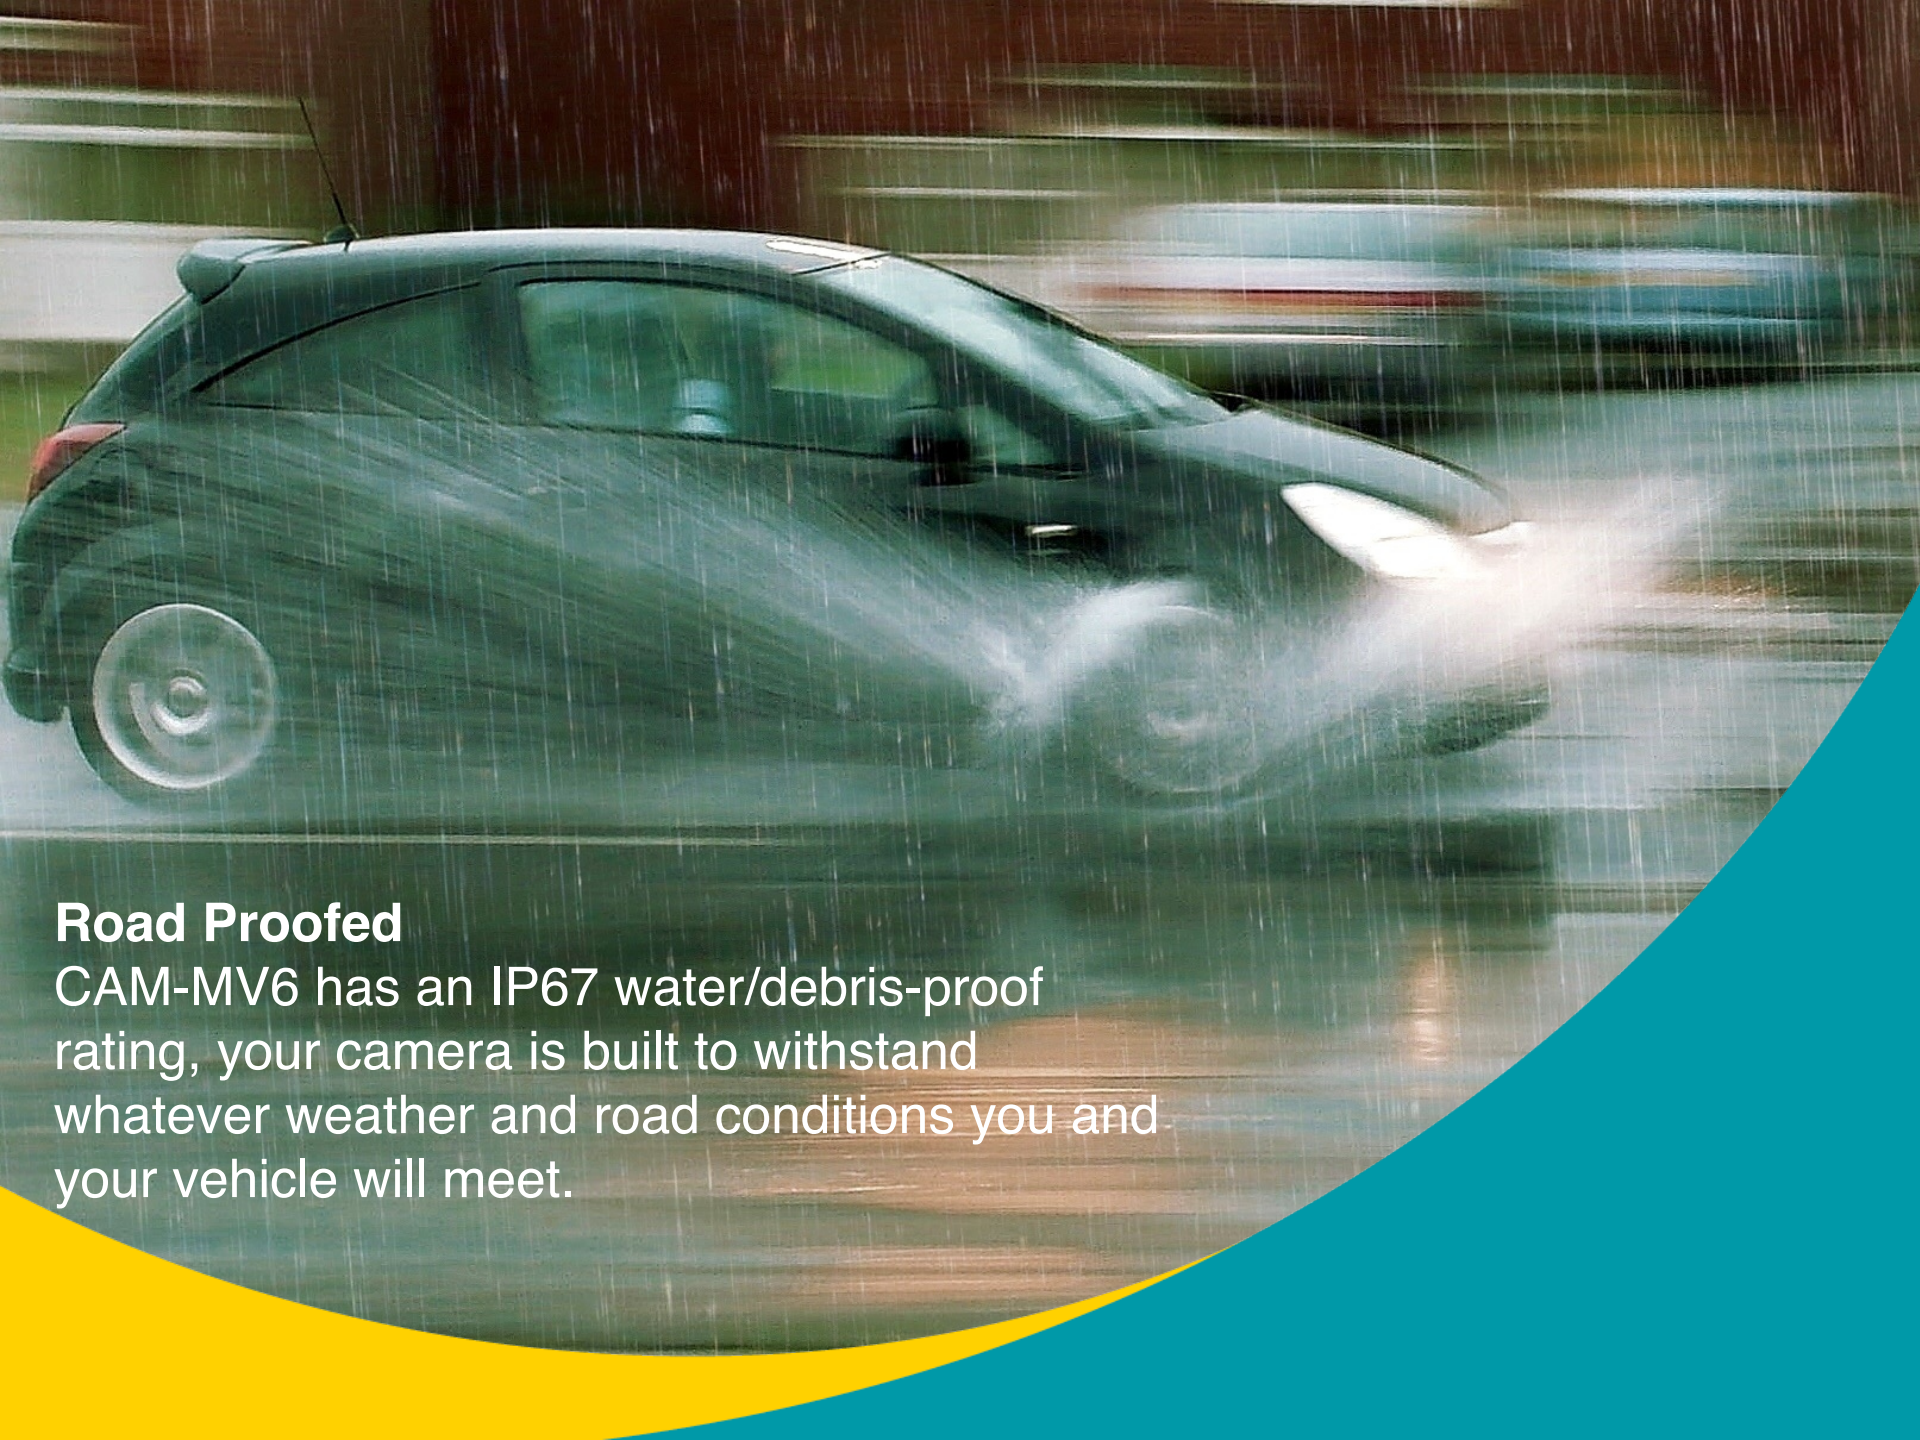

The 180° Difference

View from the driver's seat

CAM-MV6 Sees Around the Object

The 180° viewing angle of CAM-MV6 allows drivers to see around obstacles.

- **Parking Lots:** When backing out of parking spaces, CAM-MV6 will see around the cars parked next you, so you can know if other cars or pedestrians are close, or even if they are down at the end of the parking aisle
- **Streets:** Backing out into busy streets can be difficult, especially if trees or signs are blocking your view, CAM-MV6 will see around those objects for you, simplifying this tricky situation

A view for every situation

CAM-MV6 offers additional views for drivers, a button mounted conveniently in reach of the driver, allows them to manually switch views when they are needed.

The lower view is great for drivers that tow, a click of a button gives them visibility into their hitch, simplifying reversing into their trailer or boat.

Road Proofed

CAM-MV6 has an IP67 water/debris-proof rating, your camera is built to withstand whatever weather and road conditions you and your vehicle will meet.

Clear, Crisp Image in Every Light

Auto-exposure: CAM-MV6 auto-senses the light and will adjust the exposure. Pulling out of the garage into a sunny day? No problem, your camera senses the light and will adjust the image so you don't notice the difference.